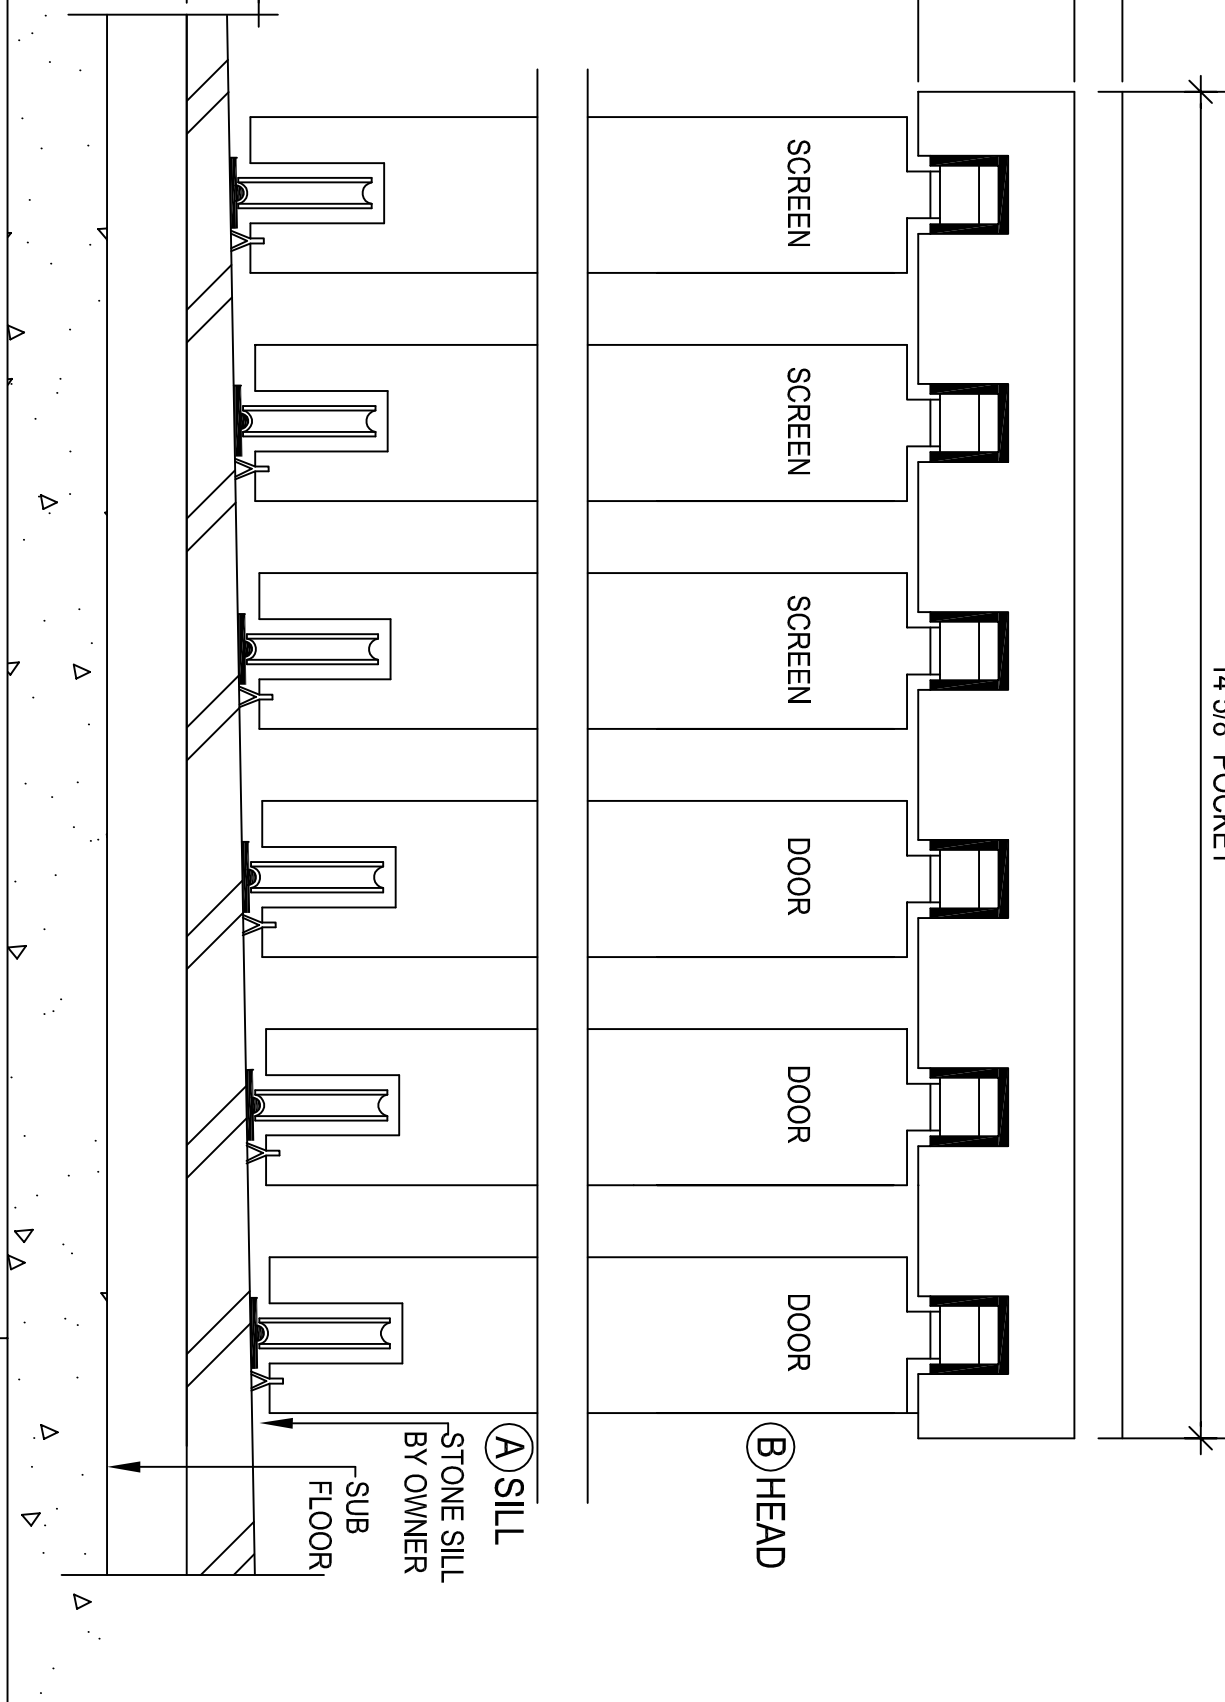

14 5/8" POCKET

97" ROUGH OPENING

95 3/4" FRAME SIZE

94" OPENING SIZE

OUTSIDE

(B) HEAD

(A) SILL

STONE SILL
BY OWNER

SUB
FLOOR

TYPICAL MULTI-SLIDE

M.J.N. McNAUGHTON LTD

PO Box 27 061, Mt. Roskill, New Zealand
Email: mjnmcaughon@xtra.co.nz

T: +64.9.620.9059
F: +64.9.620.7585

Scale:	1/2"=1"
Date:	05/20/05
Page:	DP30A-F